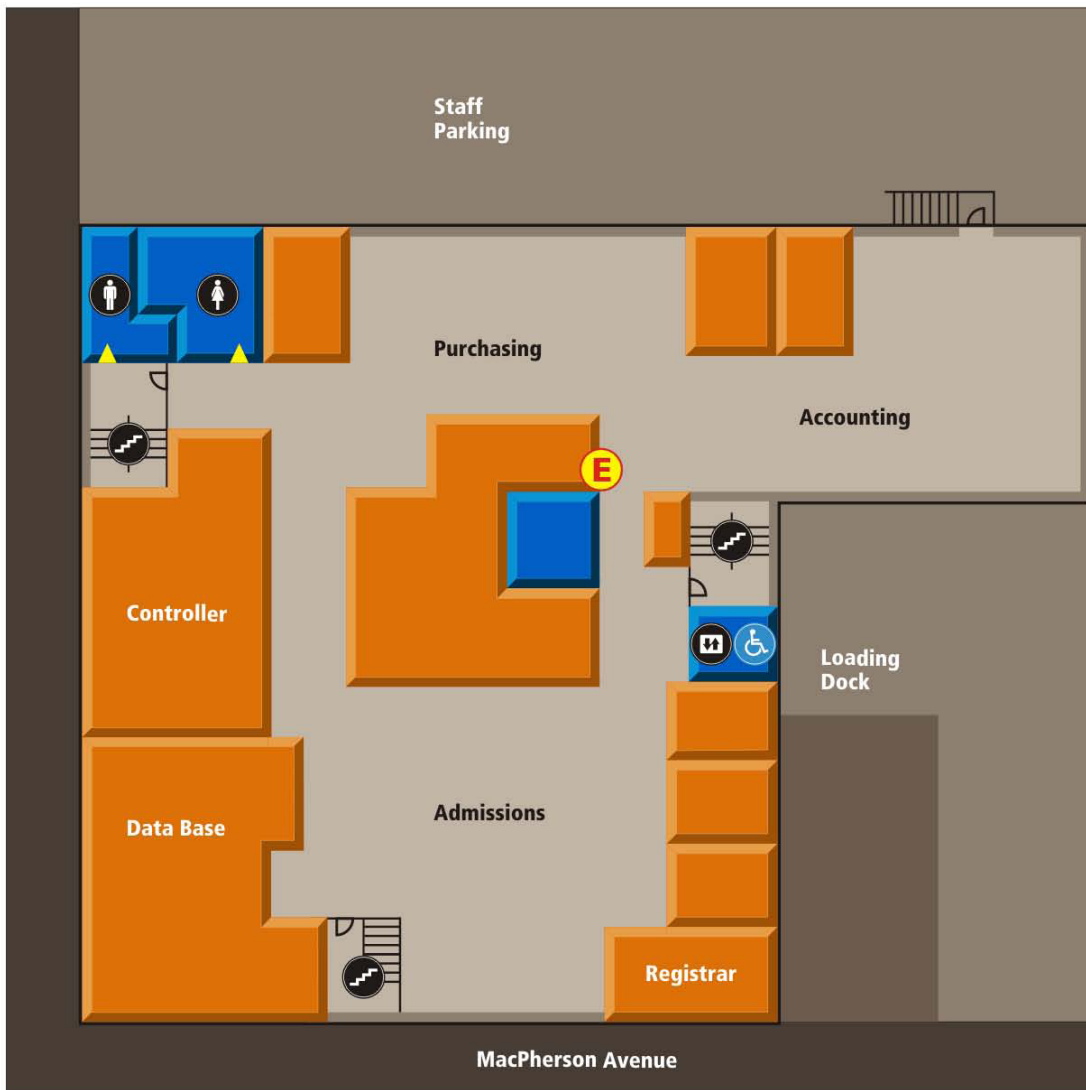

Casa Loma Campus, Building F Guide

500 MacPherson Ave., Toronto, ON, M5R 1M3

Casa Loma Campus Map

Floor 1 - F Building 500 MacPherson Avenue

- | | | |
|---|--|---|
|  Information |  Stairs |  Food & Beverage |
|  Security |  Elevator |  Coffee Shop |
|  Emergency Telephone |  Telephone |  TTC Wheel Trans |
|  Wheelchair Access |  Text Telephone |  Entrance |
|  First Aid |  Bank Machine |  You are here |
|  Washrooms | | |

Floor 2 - F Building 500 MacPherson Avenue

- | | | |
|---|--|---|
|  Information |  Stairs |  Food & Beverage |
|  Security |  Elevator |  Coffee Shop |
|  Emergency Telephone |  Telephone |  TTC Wheel Trans |
|  Wheelchair Access |  Text Telephone |  Entrance |
|  First Aid |  Bank Machine |  You are here |
|  Washrooms | | |

Lower Level - F Building 500 MacPherson Avenue

- | | | |
|---|--|---|
|  Information |  Stairs |  Food & Beverage |
|  Security |  Elevator |  Coffee Shop |
|  Emergency Telephone |  Telephone |  TTC Wheel Trans |
|  Wheelchair Access |  Text Telephone |  Entrance |
|  First Aid |  Bank Machine |  You are here |
|  Washrooms | | |