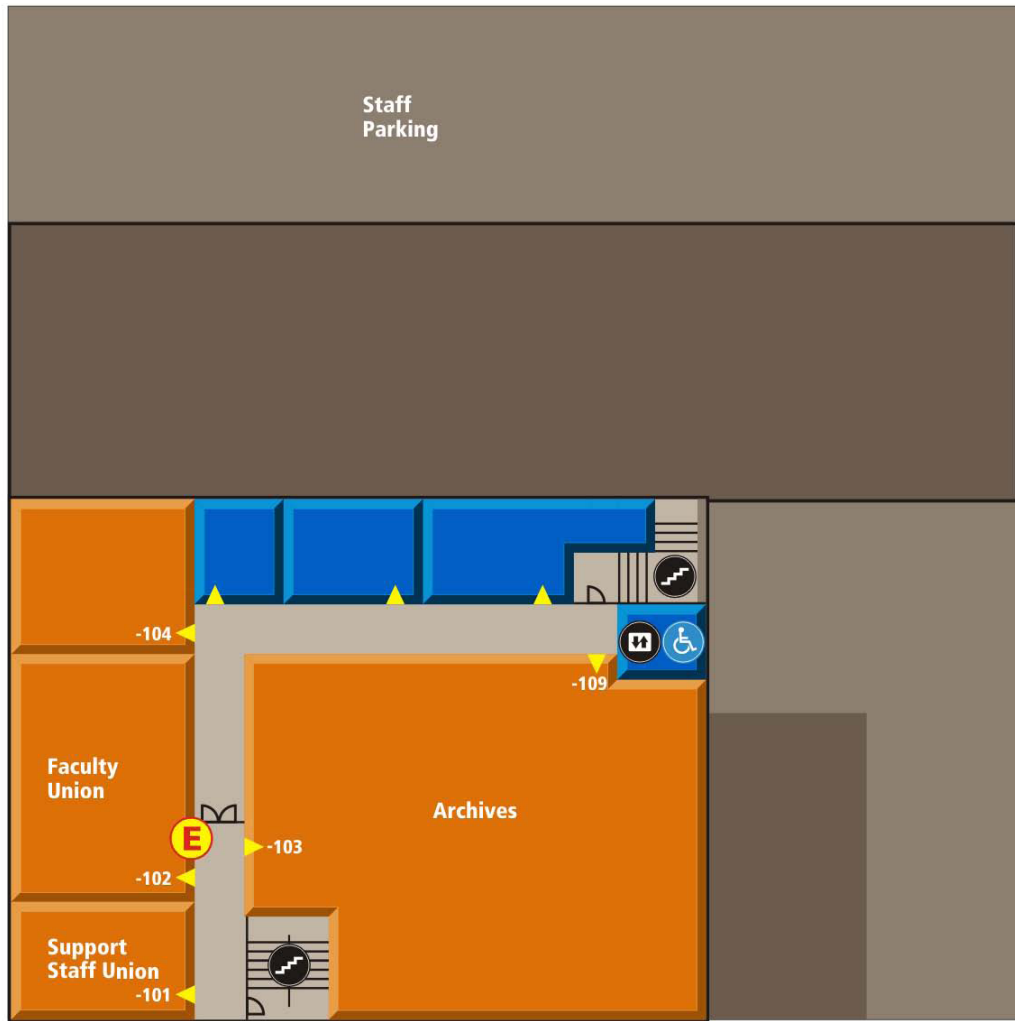

Casa Loma Campus, Building F Guide

500 MacPherson Ave., Toronto, ON, M5R 1M3

Casa Loma Campus Map

Floor 1 - F Building 500 MacPherson Avenue

- | | | |
|---|--|---|
|  Information |  Stairs |  Food & Beverage |
|  Security |  Elevator |  Coffee Shop |
|  Emergency Telephone |  Telephone |  TTC Wheel Trans |
|  Wheelchair Access |  Text Telephone |  Entrance |
|  First Aid |  Bank Machine |  You are here |
|  Washrooms | | |

Floor 2 - F Building 500 MacPherson Avenue

- | | | |
|---|--|---|
|  Information |  Stairs |  Food & Beverage |
|  Security |  Elevator |  Coffee Shop |
|  Emergency Telephone |  Telephone |  TTC Wheel Trans |
|  Wheelchair Access |  Text Telephone |  Entrance |
|  First Aid |  Bank Machine |  You are here |
|  Washrooms | | |

Lower Level - F Building 500 MacPherson Avenue

- | | | |
|---|--|---|
|  Information |  Stairs |  Food & Beverage |
|  Security |  Elevator |  Coffee Shop |
|  Emergency Telephone |  Telephone |  TTC Wheel Trans |
|  Wheelchair Access |  Text Telephone |  Entrance |
|  First Aid |  Bank Machine |  You are here |
|  Washrooms | | |