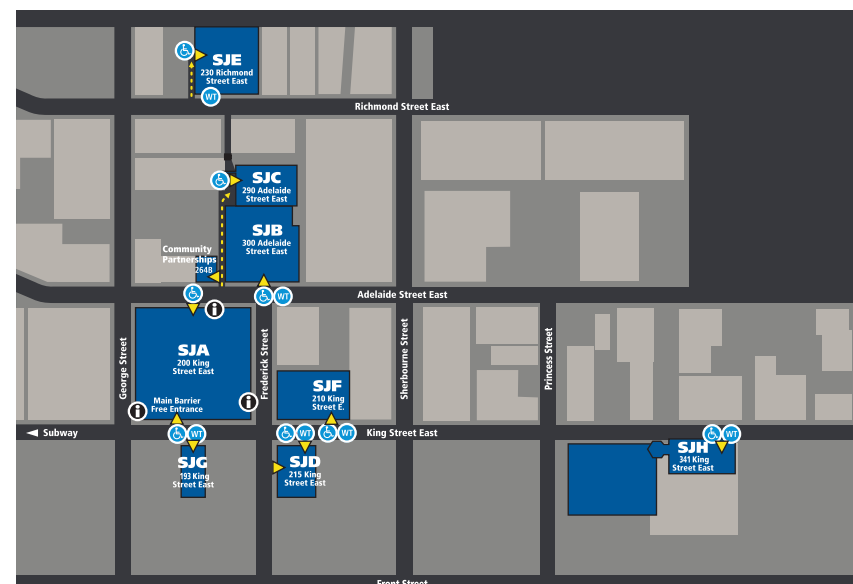

4th Floor

(SJH) 341 King Street East

Floor 4 - (SJH) 341 King Street East

- | | | | | | |
|--|----------------------------|--|-----------------------|--|----------------------------|
| | Information | | Stairs | | Food & Beverage |
| | Security | | Elevator | | Coffee Shop |
| | Emergency Telephone | | Telephone | | TTC Wheel Trans |
| | Wheelchair Access | | Text Telephone | | Entrance |
| | First Aid | | Bank Machine | | |
| | Washrooms | | | | |